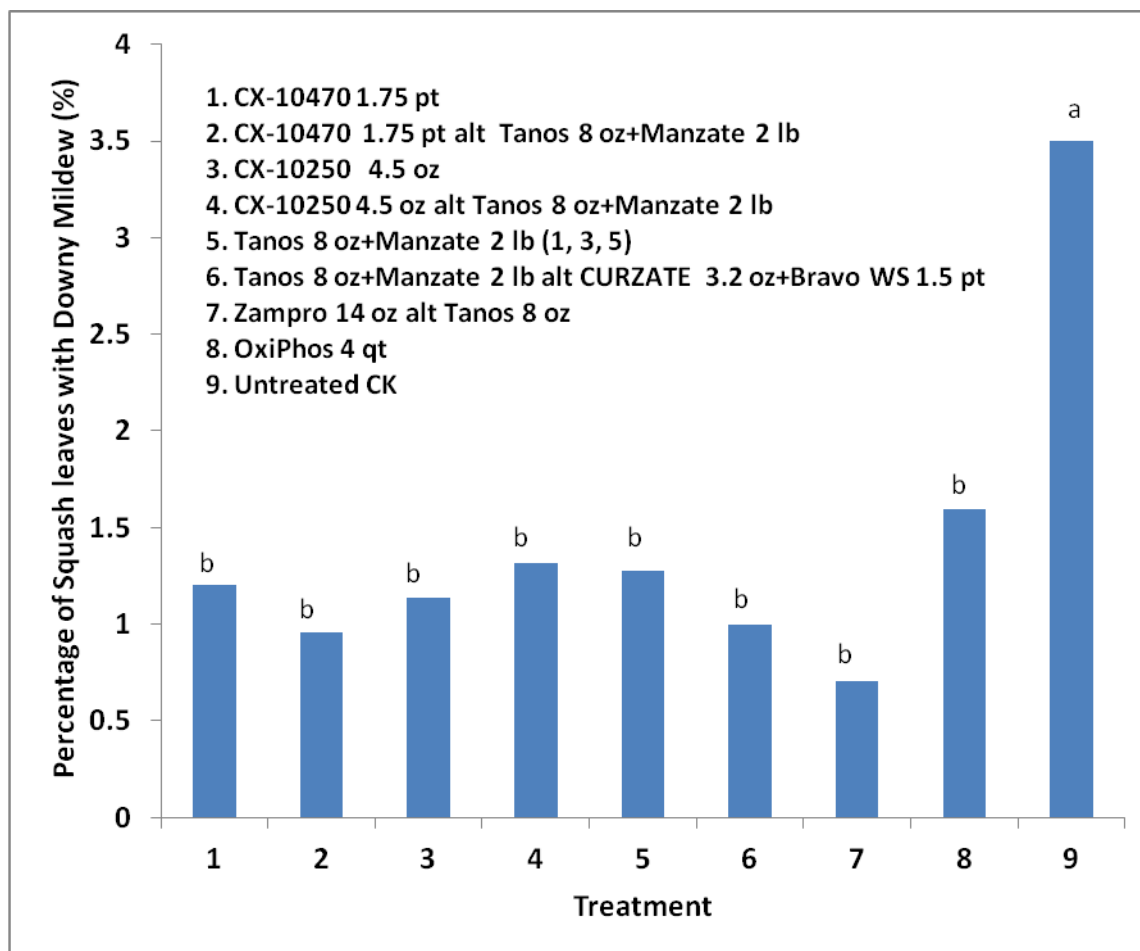

Qingren Wang
UF/IFAS Miami-Dade County Extension Services

Seeding date: March 27, 2014

Spray schedule: April 23, 30 and May 7, May 13, 2014

Disease evaluation: May 9, 2014

*: Means in each column with the same letter are not significantly different.