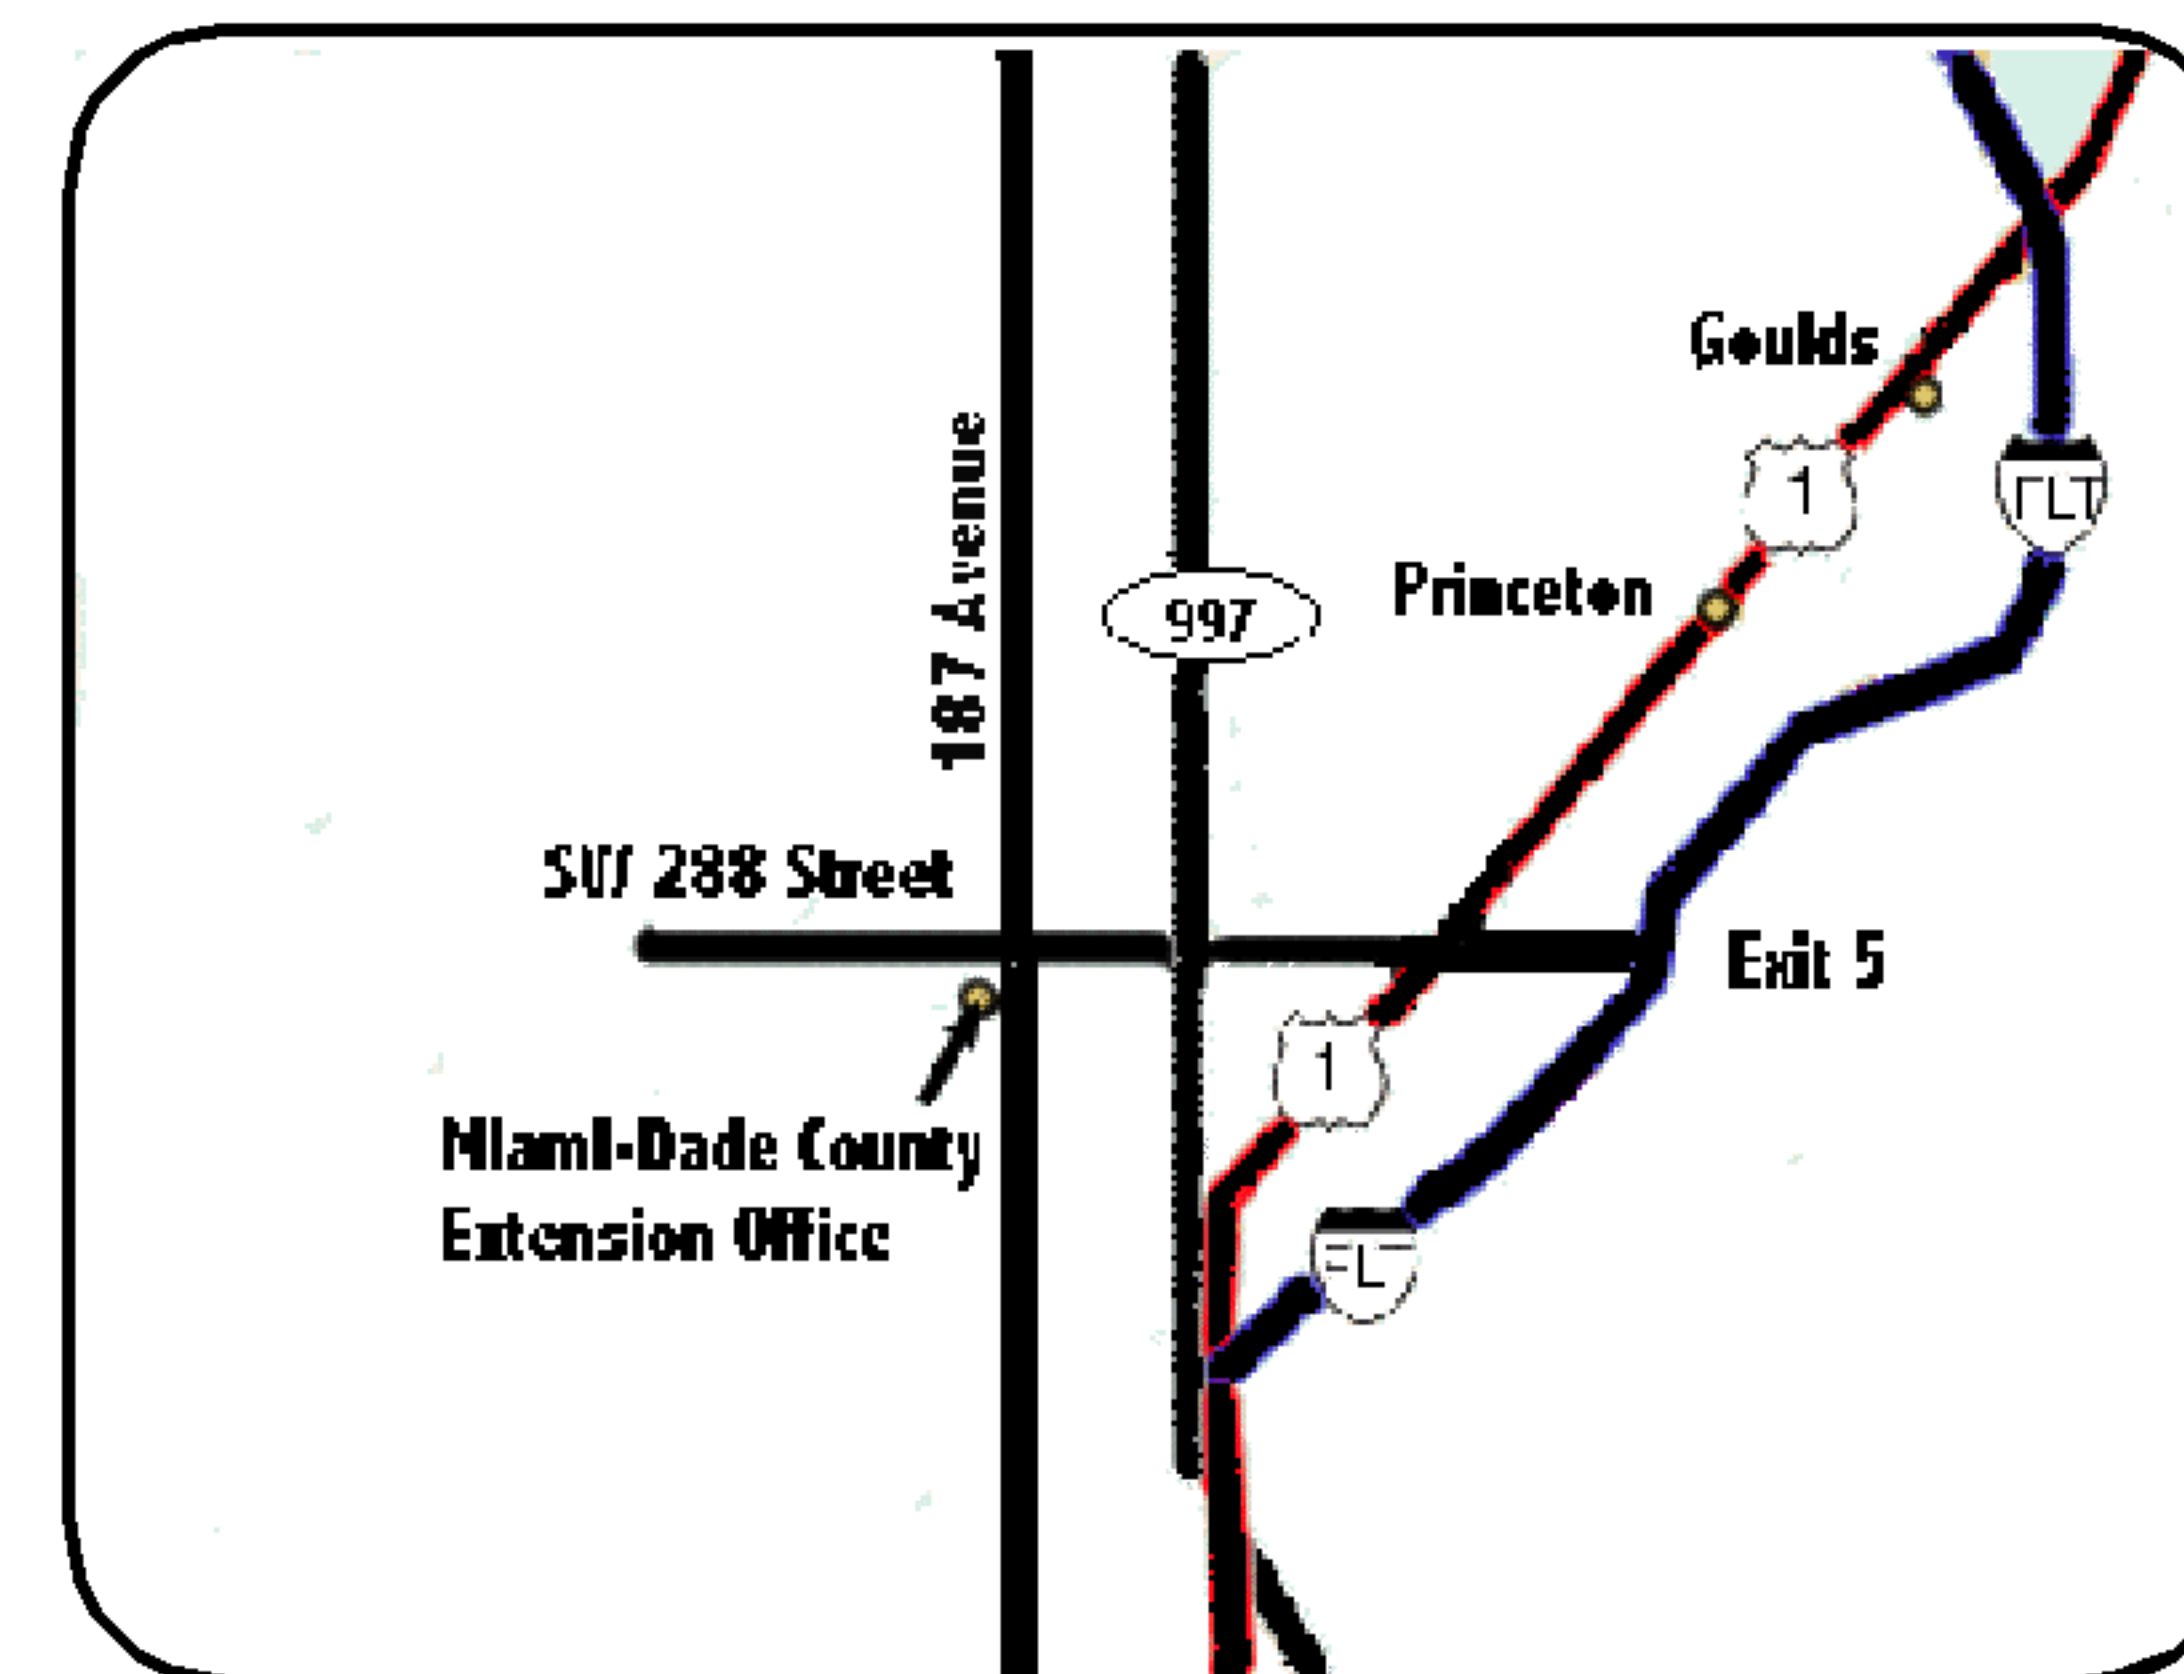

*This fact sheet was prepared by Joe Garofalo (Nursery Agent), & Carlos Balerdi (Tropical Fruit Crops Agent), Miami-Dade County Cooperative Extension Service. Thanks to Gene Joyner of the Palm Beach County Cooperative Extension Service, and Jay Vedae of the Broward County Cooperative Extension Service for their assistance.

**All sources listed sell to both wholesale and retail customers, and most offer a wide selection of species and cultivars. No attempt has been made to include the many retail nurseries that carry some tropical fruit plants along with their mostly ornamental stock. You are encouraged to purchase locally when availability permits doing so.

Every effort has been made to ensure that this list is both complete and up-to-date. Entries were verified by phone, and all sources that did not respond or could not be reached were removed. Anyone aware of nurseries or other sources of tropical fruit and citrus plants not included in this publication is asked to contact Joe Garofalo, Nurseries Agent, or Carlos Balerdi, Tropical Fruit Agent, at 305-248-3311.

The inclusion of a nursery or other plant source in this list does not imply any guarantee of any sort by the Miami-Dade County Cooperative Extension Service or the University of Florida. The list is provided as a public service only.